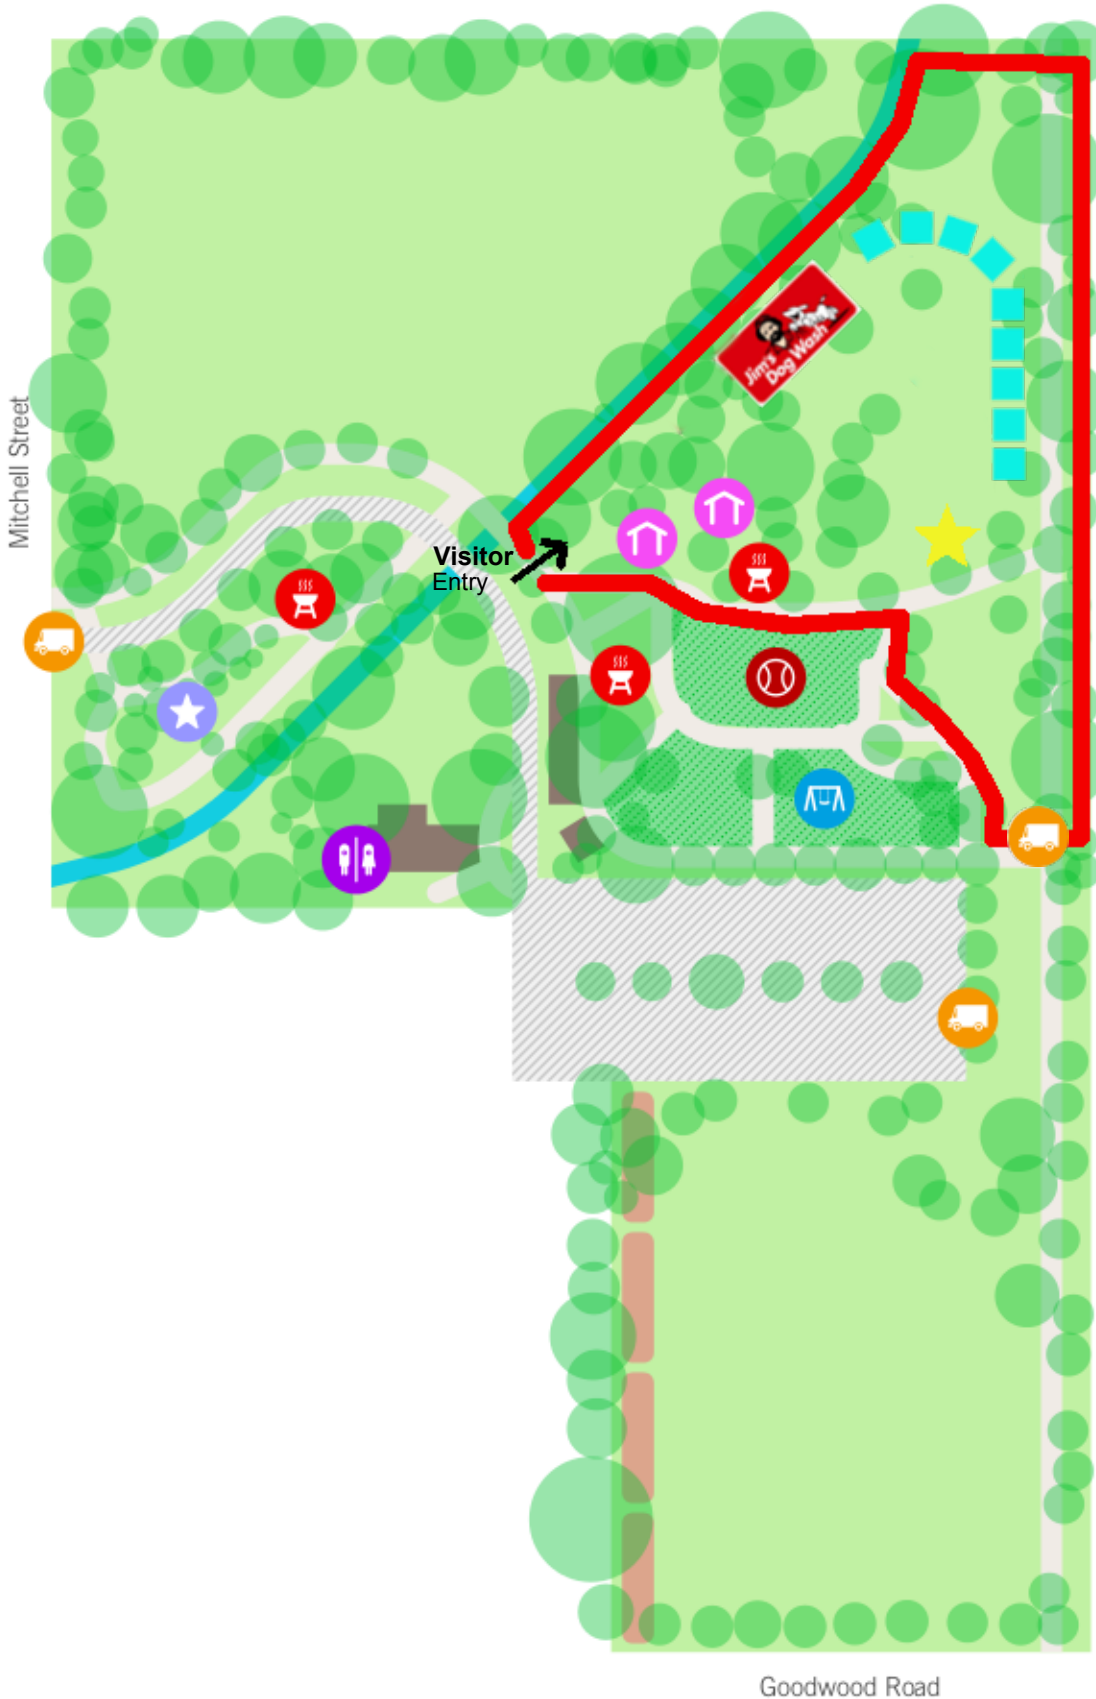

ORPHANAGE PARK
MITCHELL STREET, MILLSWOOD

KEY

- Stalls
- Toilets (incl. disabled)
- Shelter
- Playground
- BBQ
- Vehicle Access
- Tennis Court
- Petanque Piste
- Stage

LEGEND

- Grass
- Tree
- Paths
- Parking
- Building
- Playground
- Garden

Event Perimeter

CAPACITY

Large Scale Events >1,000